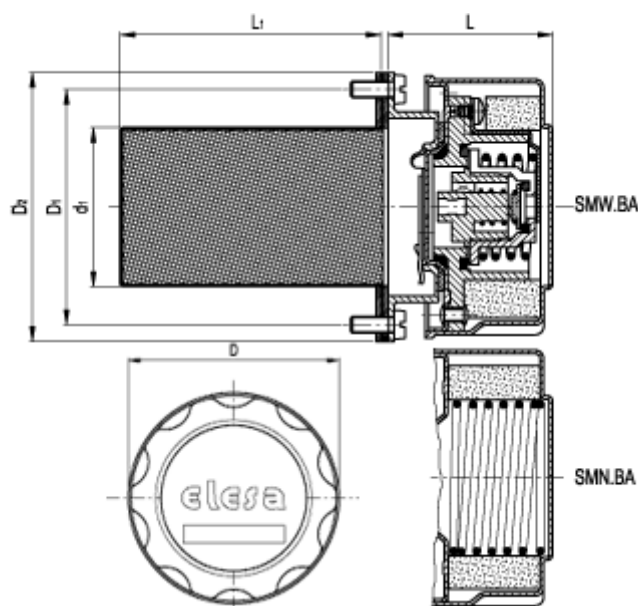

Article number: 2311156886

Description: E+G Lid with safty valve
SMN.80-BA-F40

Measures

D = 81

d1 = 49

D1 = 72

D2 = 83

g = 370

L = 55

L1 = 80

Type = SMN.80-BA-F40